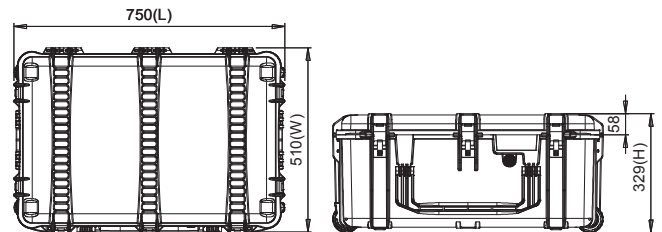

TECHNICAL DRAWING

* cubed foam

APPROVALS
ATA 300
IP67
STANAG 4280
DS 81-41

TEST
DROP
IMPACT
HANDLE
WATERTIGHT INTEGRITY
UV COLOR AND MATERIAL
PROTECTION

ACCESSORIES

HPRCCF2760W
CUBED FOAM
USA:HPRCFO (foam only)

HPRCLO
PADLOCK - TSA

HPRCCB2760W
Interior bag
USA:HPRCIC (internal case)

HPRC2760W SOFT PADDED
OPEN DECK + DIVIDERS USA:
HPRCDK (divider kit)